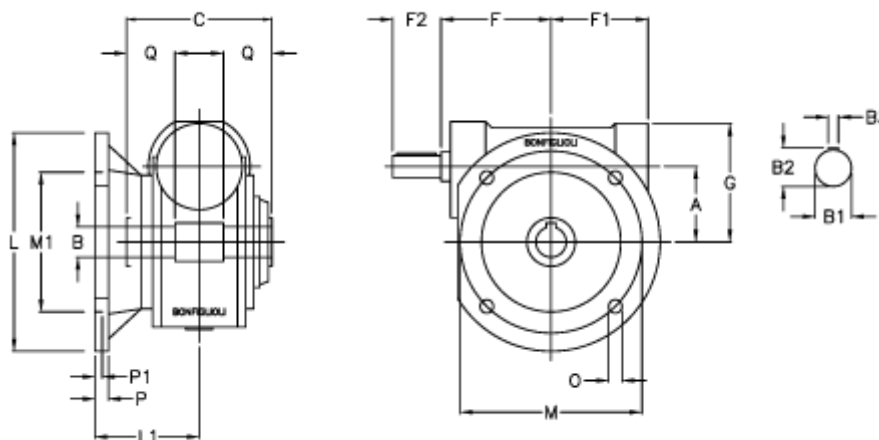

Article number: 3901150064500

Description: Worm gear with solid input shaft
VF 150FC-64-HS

Measures

a	= 150.0	F1 = 179	P = 22
B	= 50	F2 = 65	P1 = 13
B1	= 35	g = 218	Q = 55.0
B2	= 38	L = 350	
B3	= 10	L1 = 145.5	
C	= 175	m = 290	
Description	= VF 150FC-xx-HS	M1 = 200	
F	= 185.0	O = 18	